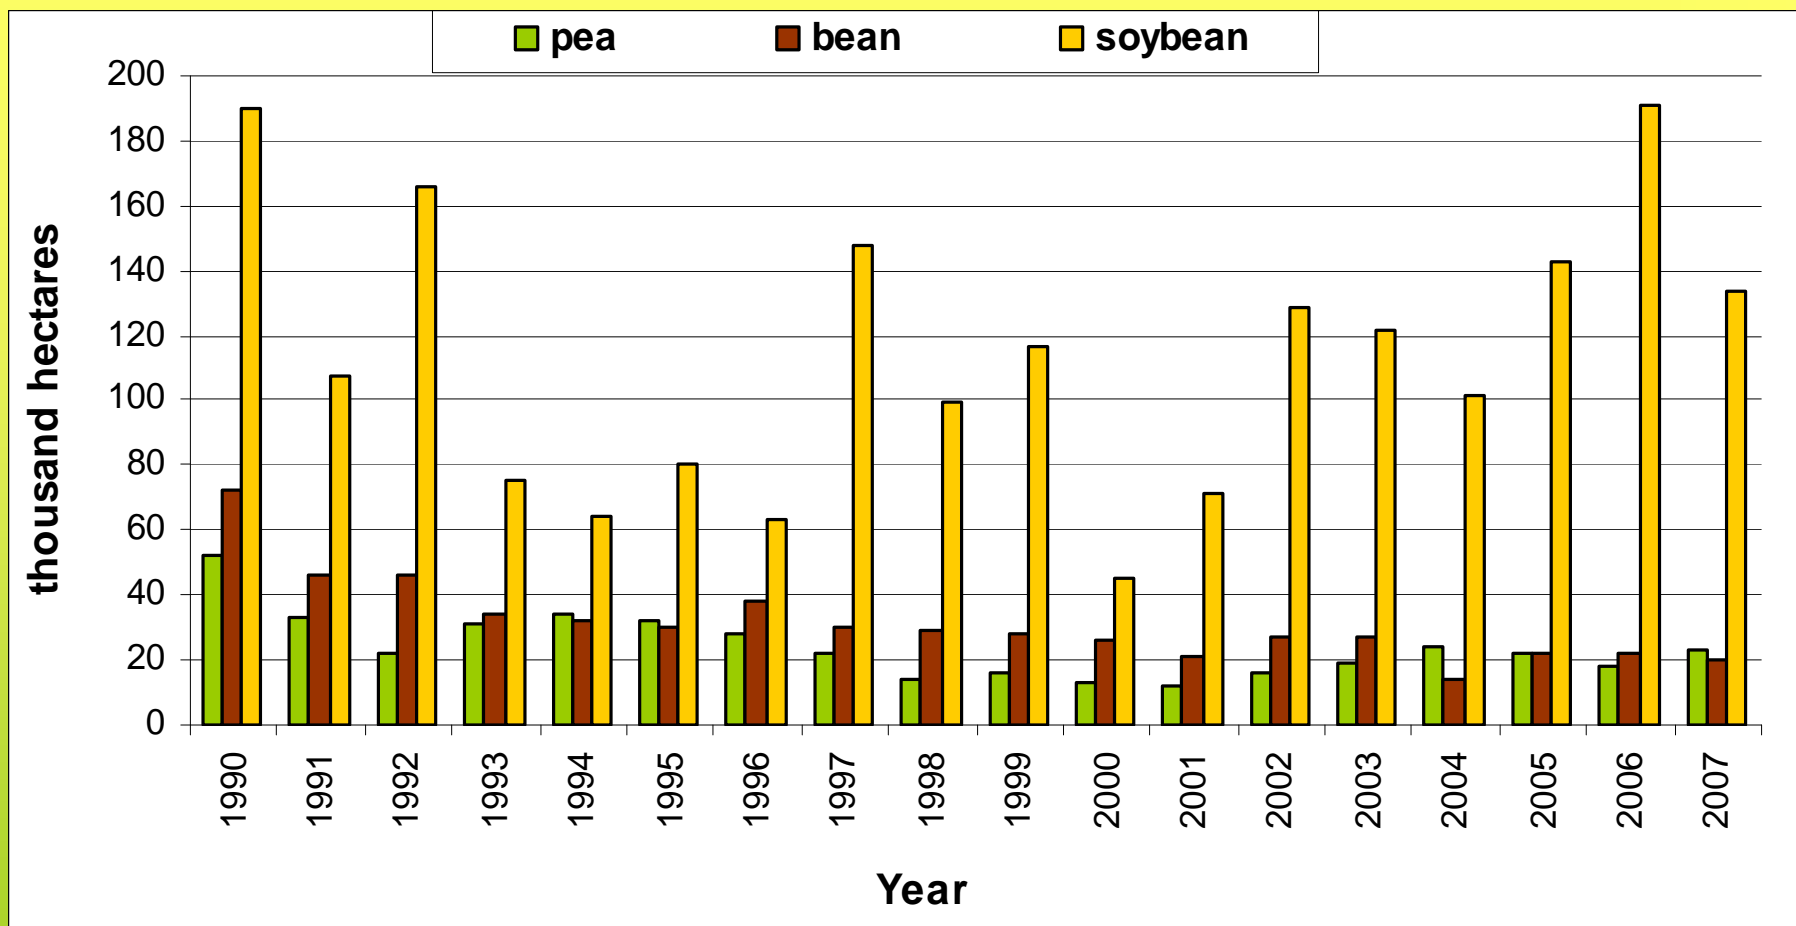

The background of the slide is a close-up photograph of several bright pink flowers, likely sweet peas, with green leaves and stems. The flowers are in various stages of bloom, with some fully open and others as buds. The lighting is natural, highlighting the texture of the petals and the vibrant green of the foliage.

Evolution of the surface cultivated with annual legumes in Romania (*Statistical Year Book, 2009*)

# Initial seed collection

- 9 populations of *Vicia grandiflora* (Lugojel, Caransebeş, Borlova, Timișoara - AVIASAN, Fibiș, Mănăstur, Zervești, Chizătău and Coștei);
- 1 population of *Vicia sativa* (Turnu Ruieni);
- 1 population of *Vicia angustifolia* (Zervești);
- 1 population of *Lathyrus nissolia* (Fibiș);
- 1 population of *Lathyrus tuberosus* (Zervești);
- 1 population of *Vicia faba* (Voiteg);
- 1 population of *Lens culinaris* var. *microsperma* (Timișoara).

1. *Vicia faba*- provenienta Voiteg  
Jud. Timis.

2. *Lens culinaris* (microsperma)  
provenienta Timisoara.

3. *Vicia grandiflora*- provenienta  
Borlova CS.

4. *Vicia grandiflora*- provenienta  
Lugojel Jud. Timis.